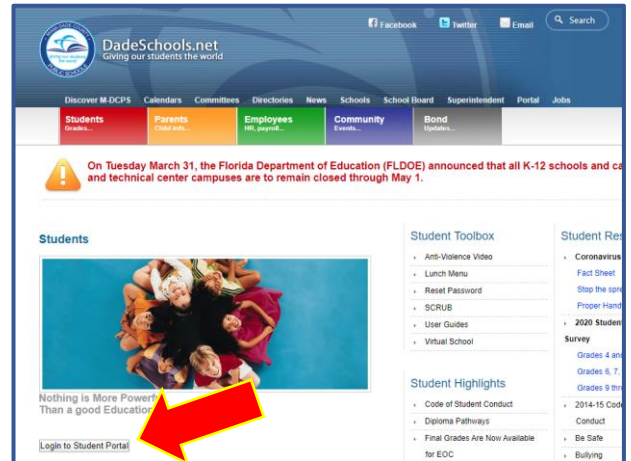

STUDENT PORTAL NAVIGATION GUIDE

Logging onto the Student Portal

1. Go to www.dadeschools.net and Click on the Students Tab

2. Click the [Login to Student Portal](#) Button

3. Type in your Username (Student Portal ID#) and Password

The screenshot shows the login page for Dadeschools.net. It features the Dadeschools.net logo at the top, followed by the text 'Dadeschools.net'. Below this are two input fields: one for the username (Student Portal ID#) and one for the password. There is a checkbox labeled 'Remember Username'. A blue 'Login' button is positioned below the input fields. Below the button, there is a link for 'Forgot Username/Password?' and a link for 'Create an Account'. At the bottom, there is a 'Badge Login' section with a QR code icon.