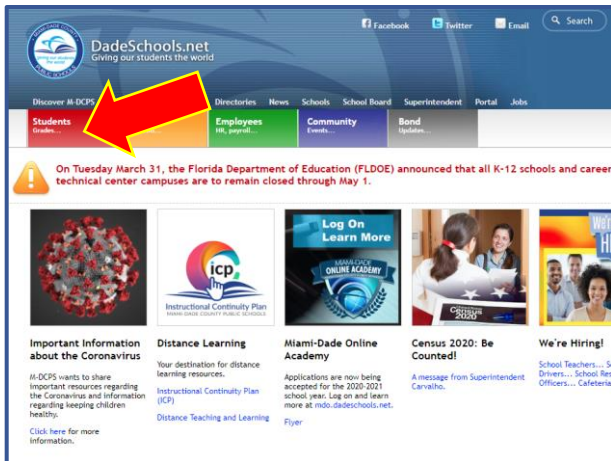

STUDENT PORTAL NAVIGATION GUIDE

Logging onto the Student Portal

1. Go to www.dadeschools.net and Click on the Students Tab

2. Click the [Login to Student Portal](#) Button

3. Type in your Username (Student Portal ID#) and Password

The screenshot shows the login page for Dadeschools.net. It features the Dadeschools.net logo at the top, followed by the text 'Dadeschools.net'. Below this are two input fields: one for the username (Student Portal ID#) and one for the password. There is a checkbox labeled 'Remember Username'. A blue 'Login' button is positioned below the input fields. Below the button, there is a link for 'Forgot Username/Password?' and a link for 'Create an Account'. At the bottom, there is a 'Badge Login' section with a QR code icon.